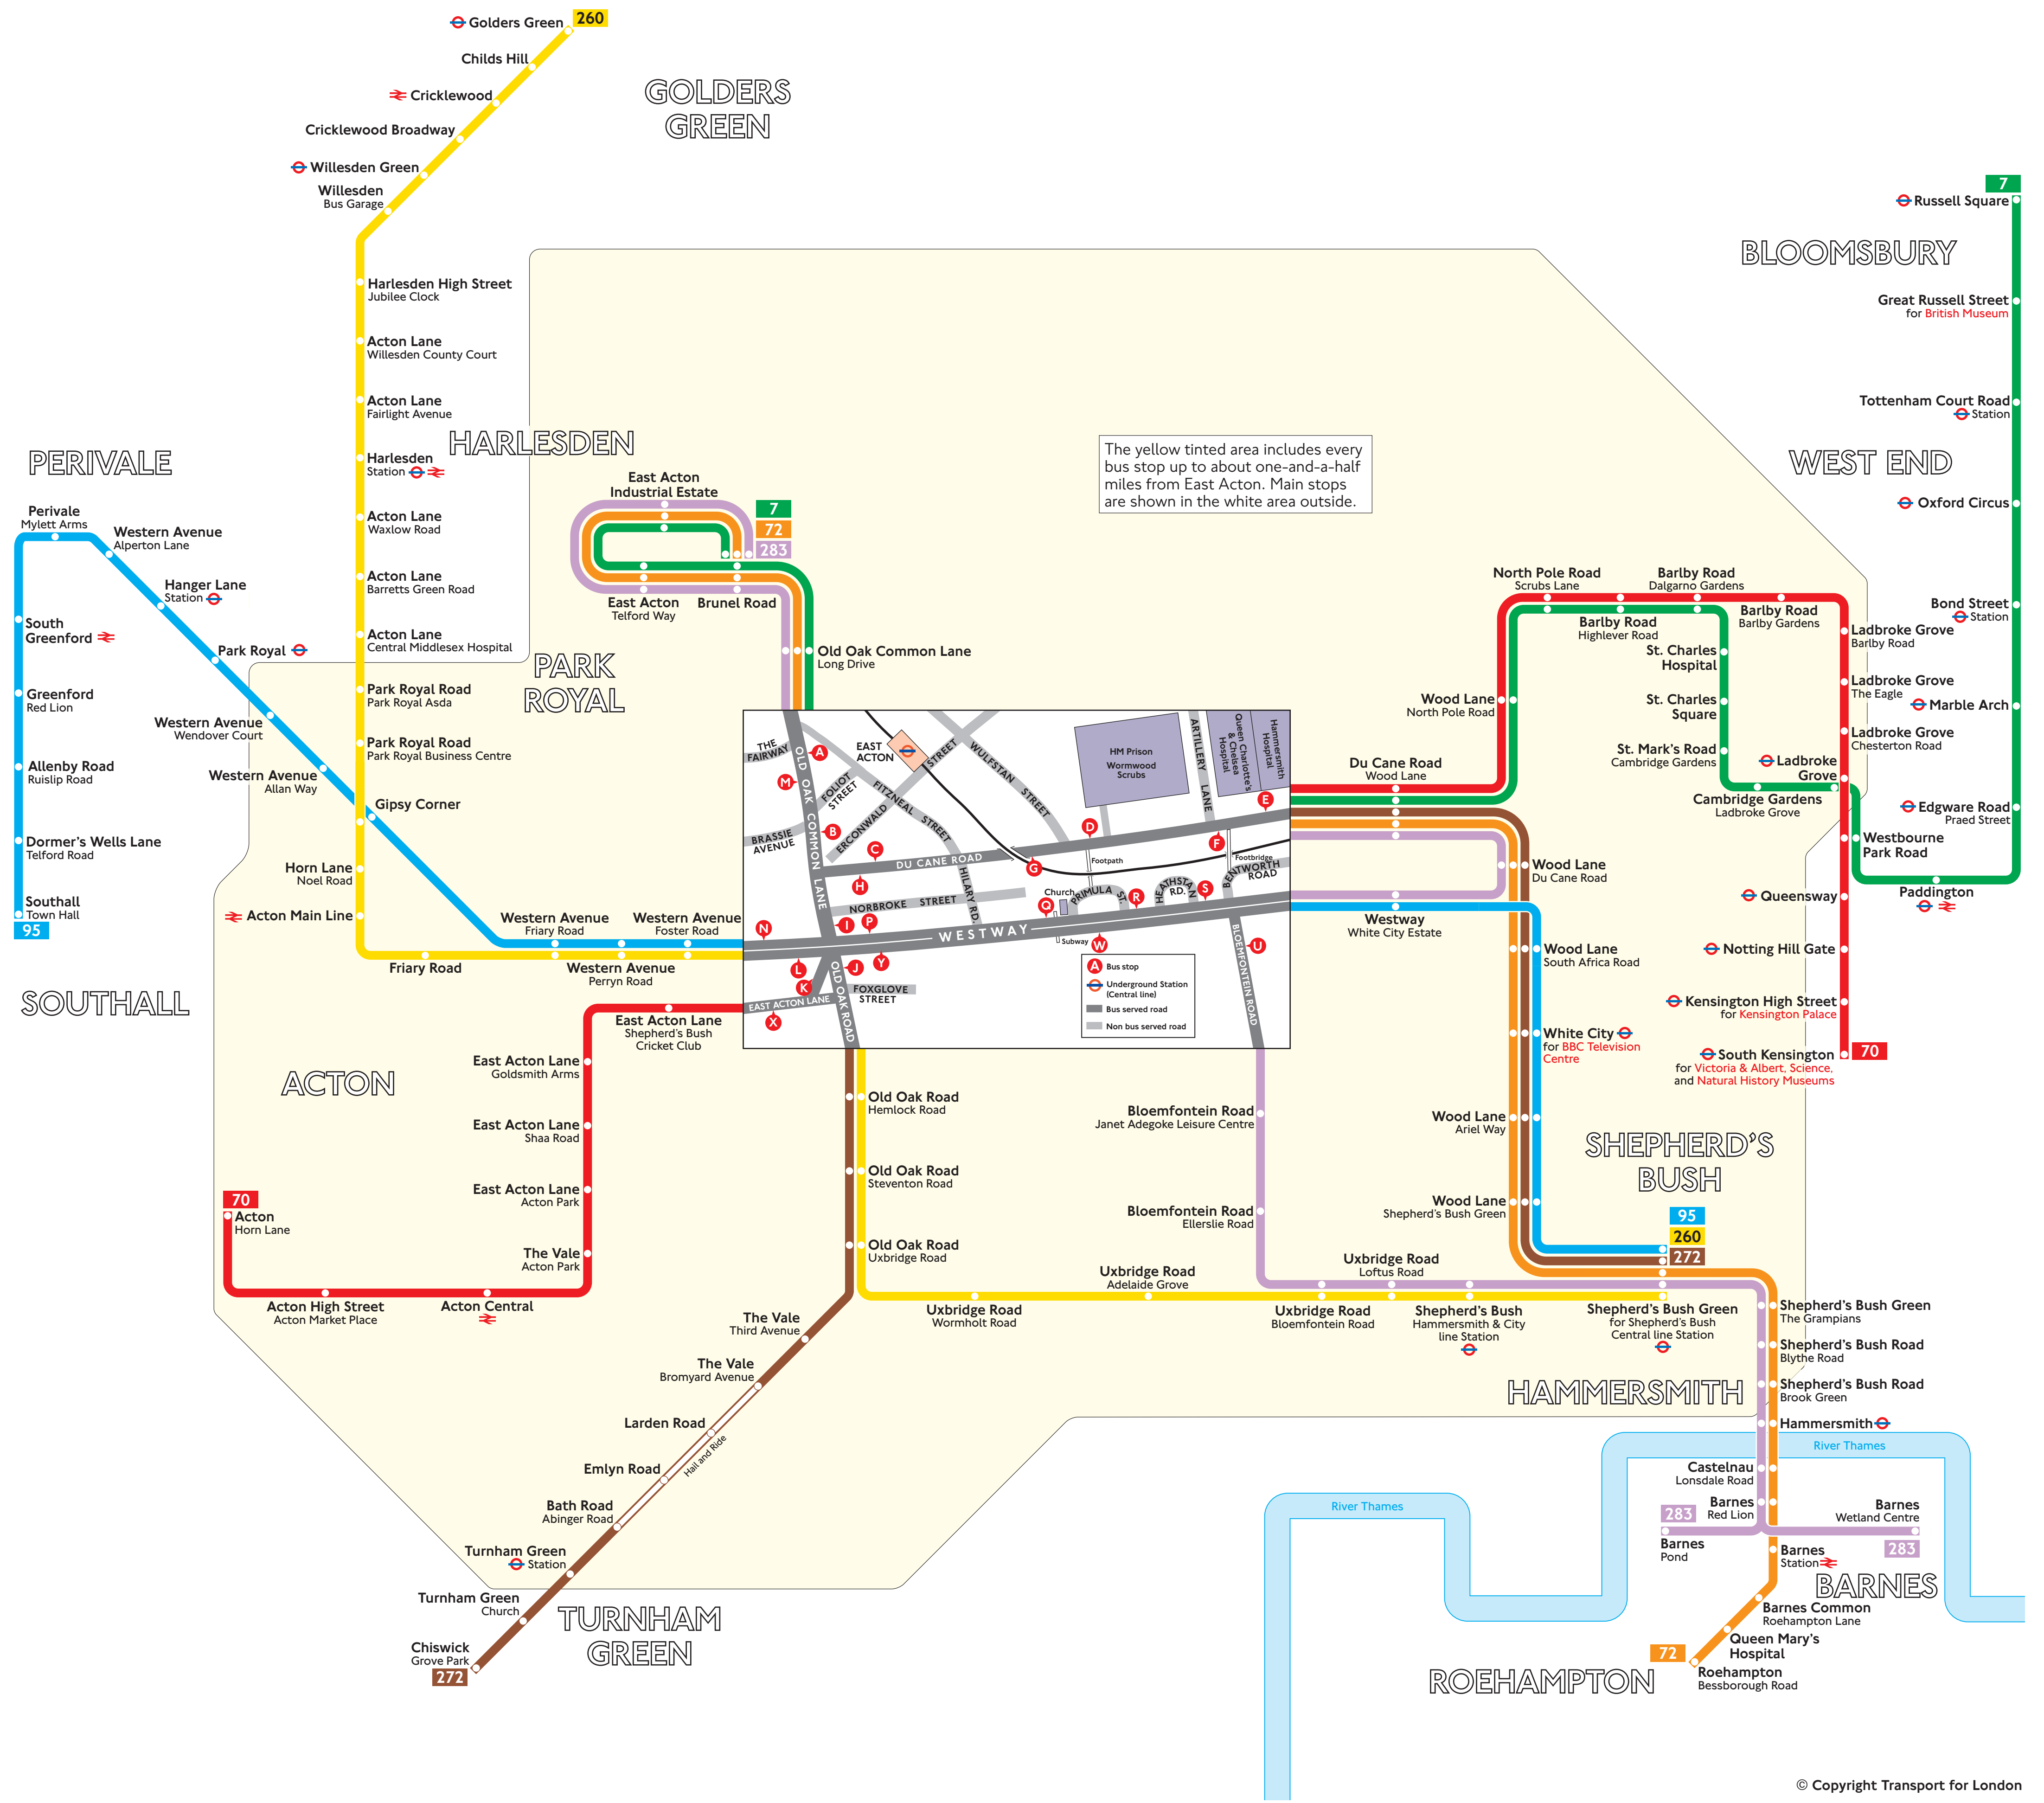

Bus services from East Acton

Key

- 7 Daytime routes in black
- N7 Night buses in blue
- Connections with London Underground
- Connections with National Rail
- Red names indicate place of interest
- Red discs show the bus stop you need for your chosen bus service. The disc A appears on the top of the bus stop in the street (see map of town centre in centre of diagram).

Destination	Bus service	Bus stops
Science Museum	70	C D E K
Shepherd's Bush	260	J N
Hammersmith & City Line Station	283	A B C D E U
Shepherd's Bush Green for Shepherd's Bush Central line Station	72	A B C D E
Shepherd's Bush Green	95	N P O R S
Shepherd's Bush Road	260	J N
Shepherd's Bush Road	272	C D E K
Shepherd's Bush Road	283	A B C D E U
Shepherd's Bush Green The Grampians	72	A B C D E
Shepherd's Bush Road	283	A B C D E U
Shepherd's Bush Road	72	A B C D E
Shepherd's Bush Road	283	A B C D E U
South Greenford	95	L W Y
South Kensington	70	C D E K
Southall Town Hall	95	L W Y
The Vale Acton Park	70, N7	F G H I J X
The Vale Bromyard Avenue	272	F G H I J
The Vale Third Avenue	272	F G H I J
Tottenham Court Road Station	7	A B C D E
Trafalgar Square - see Charing Cross Station	N7	C D E K
Turnham Green	272	F G H I J
Uxbridge Road	260	J N
Bloemfontein Road and Loftus Road	283	A B C D E U
Victoria & Albert Museum	70	C D E K
Westbourne Park Road	7	A B C D E
Western Avenue	70, N7	C D E K
Westway White City Estate	95	N P O R S
White City for BBC Television Centre	72	A B C D E
White City for BBC Television Centre	95	N P O R S
Willesden Bus Garage	260	L
Willesden Green	260	L
Wood Lane	72	A B C D E
Wood Lane	95	N P O R S
Wood Lane	272	C D E K
Wood Lane North Pole Road	7	A B C D E
Yeading White Hart	N7	F G H I J X