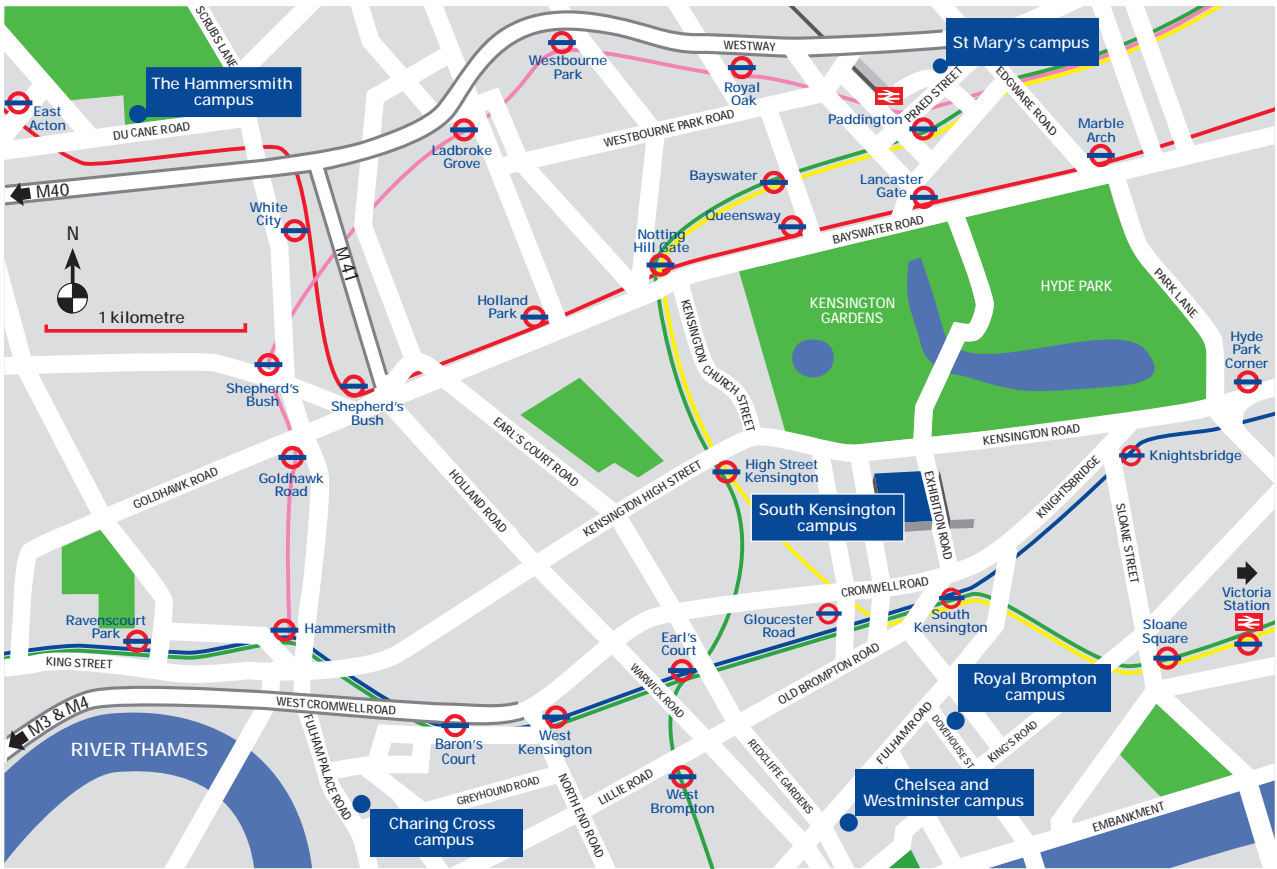

West London locations

- UNDERGROUND KEY**
- Central line
 - Circle line
 - District line
 - Hammersmith and City line
 - Piccadilly line

- LONDON CAMPUS ADDRESSES**
- South Kensington campus*
 - Charing Cross campus*
 - Chelsea and Westminster campus*
 - The Hammersmith campus*
 - Royal Brompton campus*
 - St Mary's campus*

- Exhibition Road, London SW7 2AZ
- Reynolds Building, St Dunstan's Road, London W6 8RP
- Fulham Road, London SW10 9NH
- The Commonwealth Building, The Hammersmith Hospital, Du Cane Road, London W12 0NN
- Dovehouse Street, Chelsea, London SW3 6LY
- Norfolk Place, Paddington, London W2 1PG